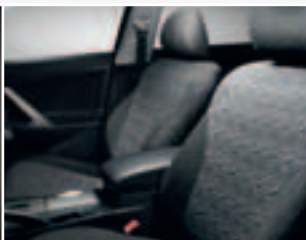

A SERVICE PLAN THAT IS GENUINELY BETTER FOR YOUR NEW CAMRY.

Nobody knows the intuitive new Toyota Camry like a Toyota trained technician. So to make your new Camry experience even better, it now comes with a fixed price standard scheduled service plan for the first three years or 60,000 kilometres, which ever comes first. (Up to the first four standard scheduled services).

Terms and conditions apply. See your dealer or toyota.com.au/advantage for more information.

TOYOTA ADVANTAGE
oh what a feeling!

6-IN-DASH MP3 COMPATIBLE CD CHANGER & RADIO (AUDIO UPGRADE)
Applicable for Altise only.

SATELLITE NAVIGATION AUDIO SYSTEM* (AUDIO UPGRADE)

*Current Satellite Navigation Systems cover major capital and primary national road networks as well as offering some coverage of regional areas.

Applicable for Altise, Ateva and Sportivo.

SEAT COVERS - FRONT & REAR (SOLD SEPARATELY)

Front and Rear - Grey applicable for Altise and Ateva.

Front and Rear - Stone applicable for Ateva only.

SAFETY WARNING: Fitment of Front Seat Covers which are not compatible with Front Seat Side airbags may adversely affect airbag deployment and may result in serious injury.

CARPET FLOOR MATS (FRONT AND REAR SET)

Front and Rear Set - Grey applicable for all Camry grades.

Front and Rear Set - Stone applicable for Ateva and Grande.

SCUFFGUARD

Applicable for all Camry grades.